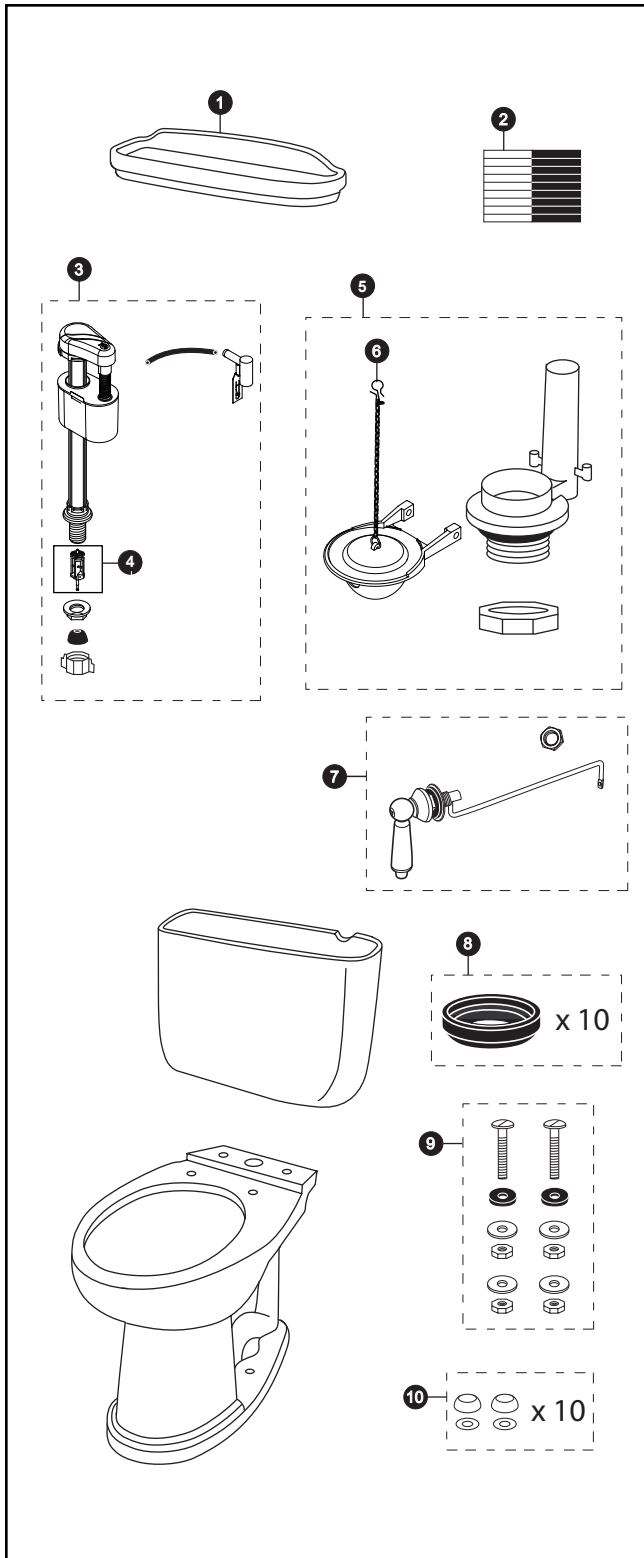

CST754EF

CST754EF
ST753E
C754SF

Dartmouth® 1.28 Gpf Toilet, Elongated, E-Max®, 12" Rough-In, Universal Height

Item	Part	Description
1	TCU753CR#01	Tank Lid w/ Velcro Tape
	TCU753CR#03	Tank Lid w/ Velcro Tape
	TCU753CR#04	Tank Lid w/ Velcro Tape
	TCU753CR#11	Tank Lid w/ Velcro Tape
	TCU753CR#12	Tank Lid w/ Velcro Tape
	TCU753CR#51	Tank Lid w/ Velcro Tape
2	THU107	Velcro Tape
3	TSU34A	Fill Valve
4	THU229	Fill Valve Filter
5	THU252W	Flush Valve
6	THU347S	Flapper w/ Chain
7	THU141#01	Trip Lever
	THU141#03	Trip Lever
	THU141#04	Trip Lever
	THU141#11	Trip Lever
	THU141#12	Trip Lever
	THU141#51	Trip Lever
	THU141#CP	Trip Lever
	THU141#PB	Trip Lever
	THU141#SB	Trip Lever
	THU141#BN	Trip Lever
8	THU131	Tank to Bowl Gaskets (for 10 toilets)
9	TSU01D	Tank Mounting Kit
10	THU098#01	Bolt Cap Sets (for 10 toilets) for #01 & #11
	THU098#03	Bolt Cap Sets (for 10 toilets) for #03 & #12
	THU098#04	Bolt Cap Sets (for 10 toilets)
	THU098#51	Bolt Cap Sets (for 10 toilets)

Note: THU141 has Left Hand threads.

Product Number Explanations

Two-Piece Toilet
(CST) Gravity Type Toilet
(754) Model
(E) E-Max®
(F) Universal Height

Tank
(ST) Tank
(753) Model
(E) E-Max®

Bowl
(C) Bowl
(754) Model
(E) E-Max®
(F) Universal Height

Colors
(#01) Cotton
(#03) Bone
(#04) Gray
(#11) Colonial White
(#12) Sedona Beige
(#51) Ebony

Finishes
(#CP) Chrome Plated
(#PB) Polished Brass
(#SB) Satin Brass
(#BN) Brushed Nickel