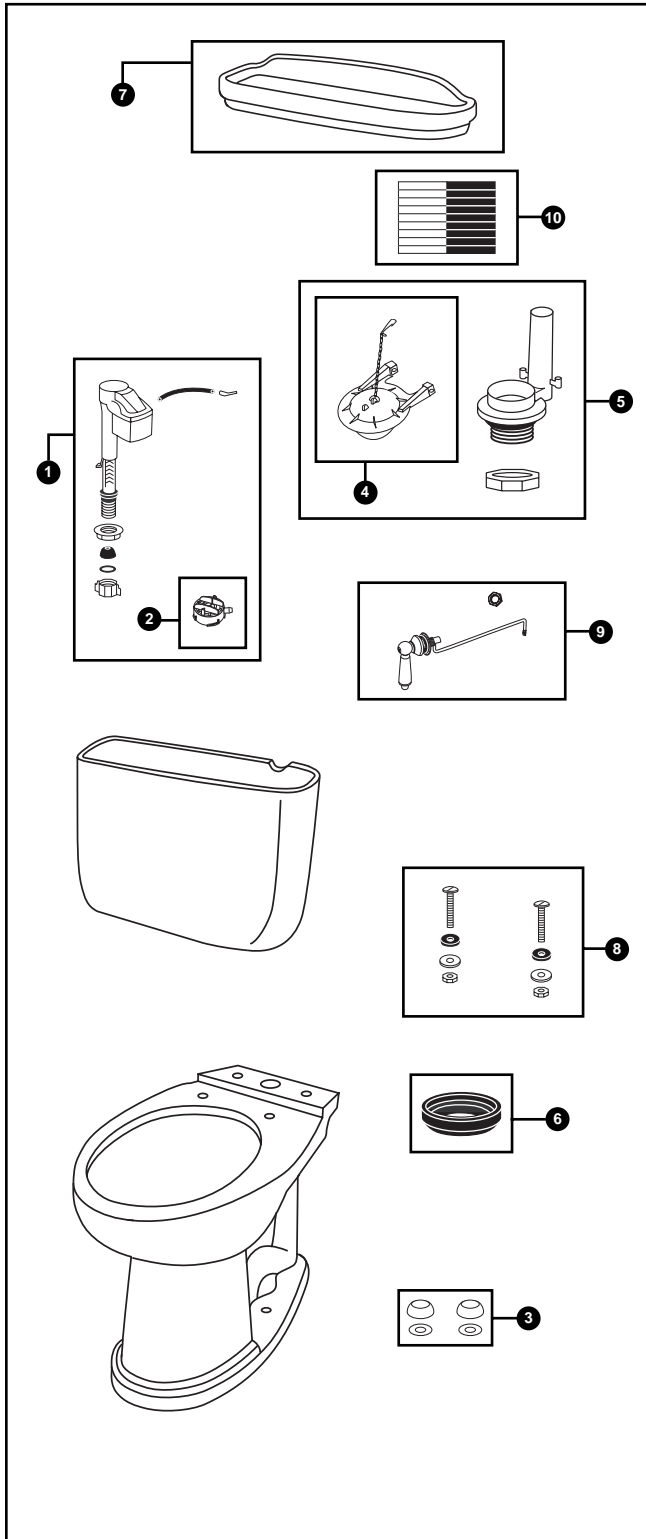

CST754SF
C754SF
ST753S

Dartmouth, 1.6 GPF Toilet, Elongated
Universal Height
12" Rough-In

No.	Part Number	Description	Qty	Price
1	TSU05A.7	Fill Valve	1	\$23.00
2	THU123	Diaphragm Cap	1	\$4.00
3	THU098#01	Bolt Cap Sets	10	\$5.00
	THU098#03	Bolt Cap Sets	10	\$5.00
	THU098#04	Bolt Cap Sets	10	\$6.00
	THU098#51	Bolt Cap Sets	10	\$6.00
4	THU138S	Flapper w/ Chain	1	\$10.00
5	THU129Z-3	Flush Valve	1	\$23.00
6	THU131	Tank to Bowl Gaskets	10	\$18.00
7	TCU753CR#01	Tank Lid w/ Velcro Tape	1	\$83.00
	TCU753CR#03	Tank Lid w/ Velcro Tape	1	\$95.00
	TCU753CR#04	Tank Lid w/ Velcro Tape	1	\$95.00
	TCU753CR#11	Tank Lid w/ Velcro Tape	1	\$83.00
	TCU753CR#12	Tank Lid w/ Velcro Tape	1	\$95.00
	TCU753CR#51	Tank Lid w/ Velcro Tape	1	\$125.00
8	TSU01D	Tank Mounting Kit	1	\$3.00
9	THU141#01	Trip Lever	1	\$44.00
	THU141#03	Trip Lever	1	\$44.00
	THU141#04	Trip Lever	1	\$44.00
	THU141#12	Trip Lever	1	\$44.00
	THU141#51	Trip Lever	1	\$44.00
	THU141#CP	Trip Lever	1	\$44.00
	THU141#PB	Trip Lever	1	\$98.00
	THU141#SB	Trip Lever	1	\$98.00
	THU141#SN	Trip Lever	1	\$98.00
10	THU107	Velcro Tape	1	\$6.00

Note: THU141 has left-hand threads.

Model Explanation
Gravity Type Toilet (CST)
Model (754)
G-Max (S)
Universal Height (F)

TOTO Whites	Basic Colors	Premium Colors	Finishes
01 - Cotton	12 - Sedona Beige	51 - Ebony	CP - Chrome Plated
11 - Colonial White	03 - Bone		PB - Polished Brass
	04 - Gray		SB - Satin Brass
			SN - Satin Nickel