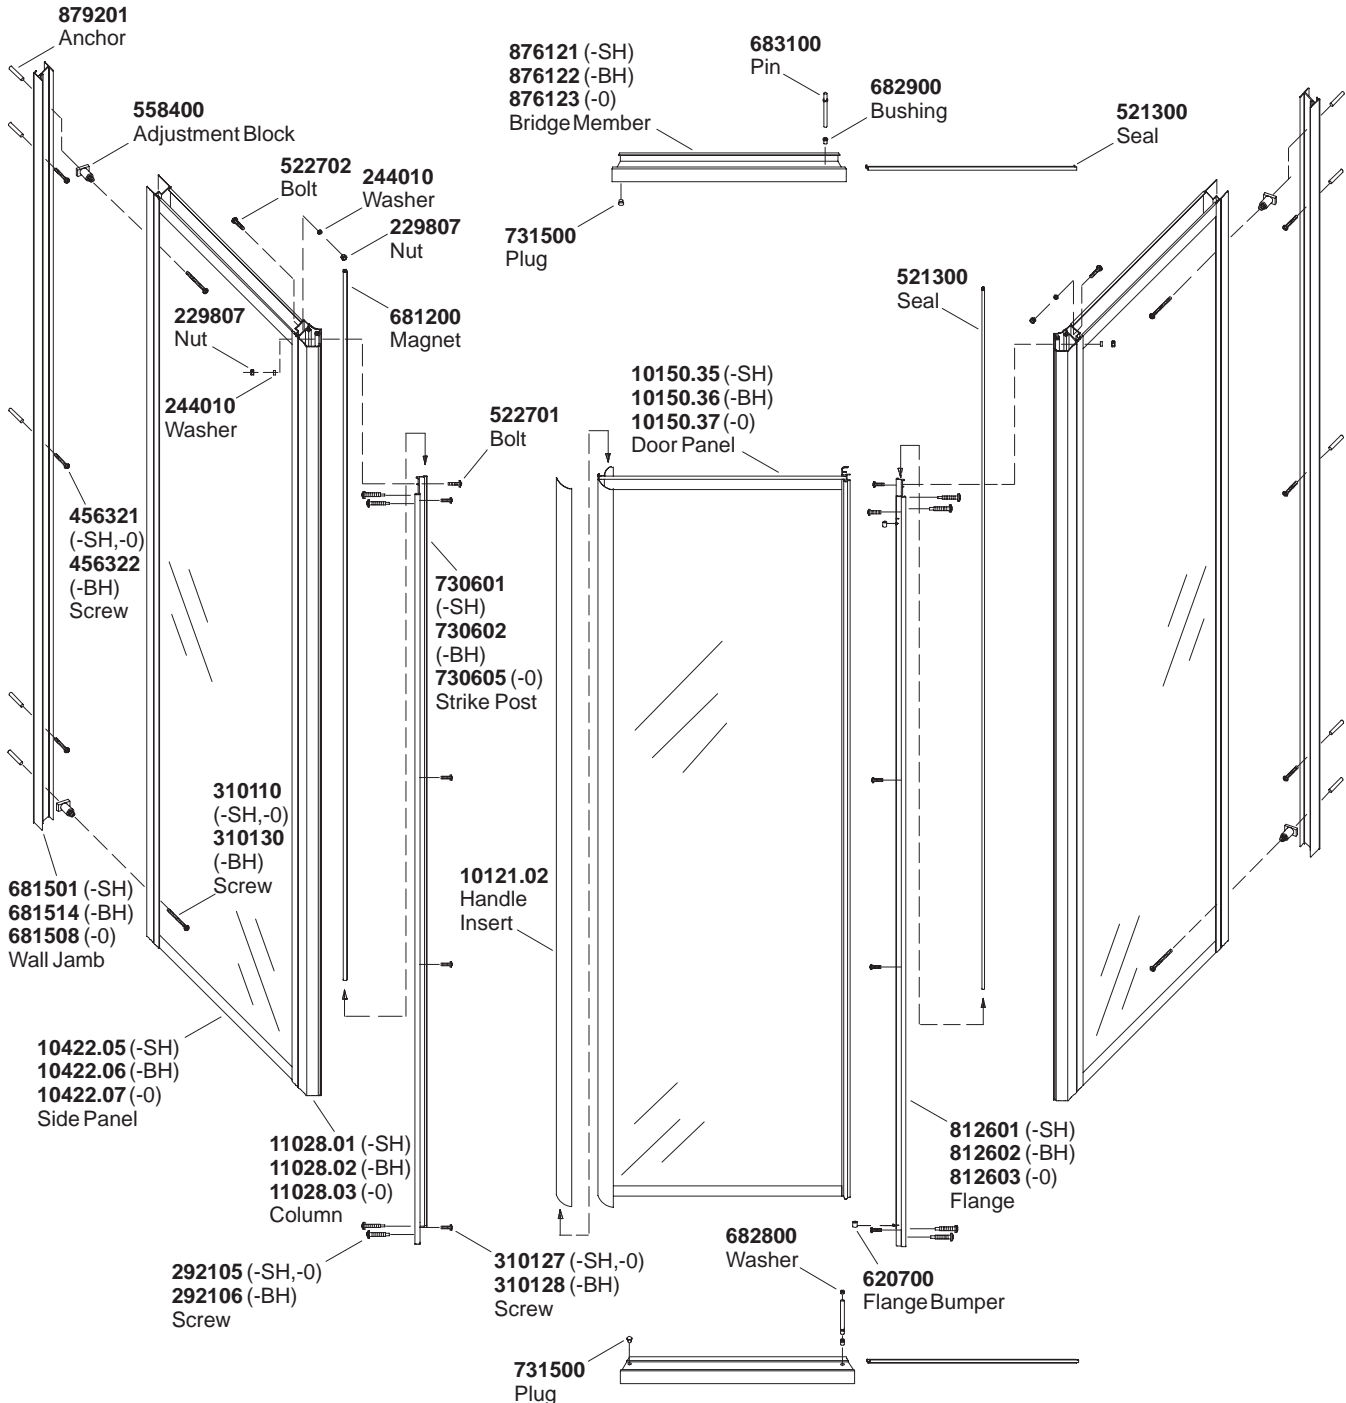

Memoirs Glass

19-1/4" x 27-1/2" x 19-1/4" x 72"
(49.9cm x 67.3cm x 48.9cm x 182.9cm)

Finish/Color Code Guide

-BH = Bright Brass
-SH = Bright Silver
-0 = White

**Finish/color code must be specified when ordering.