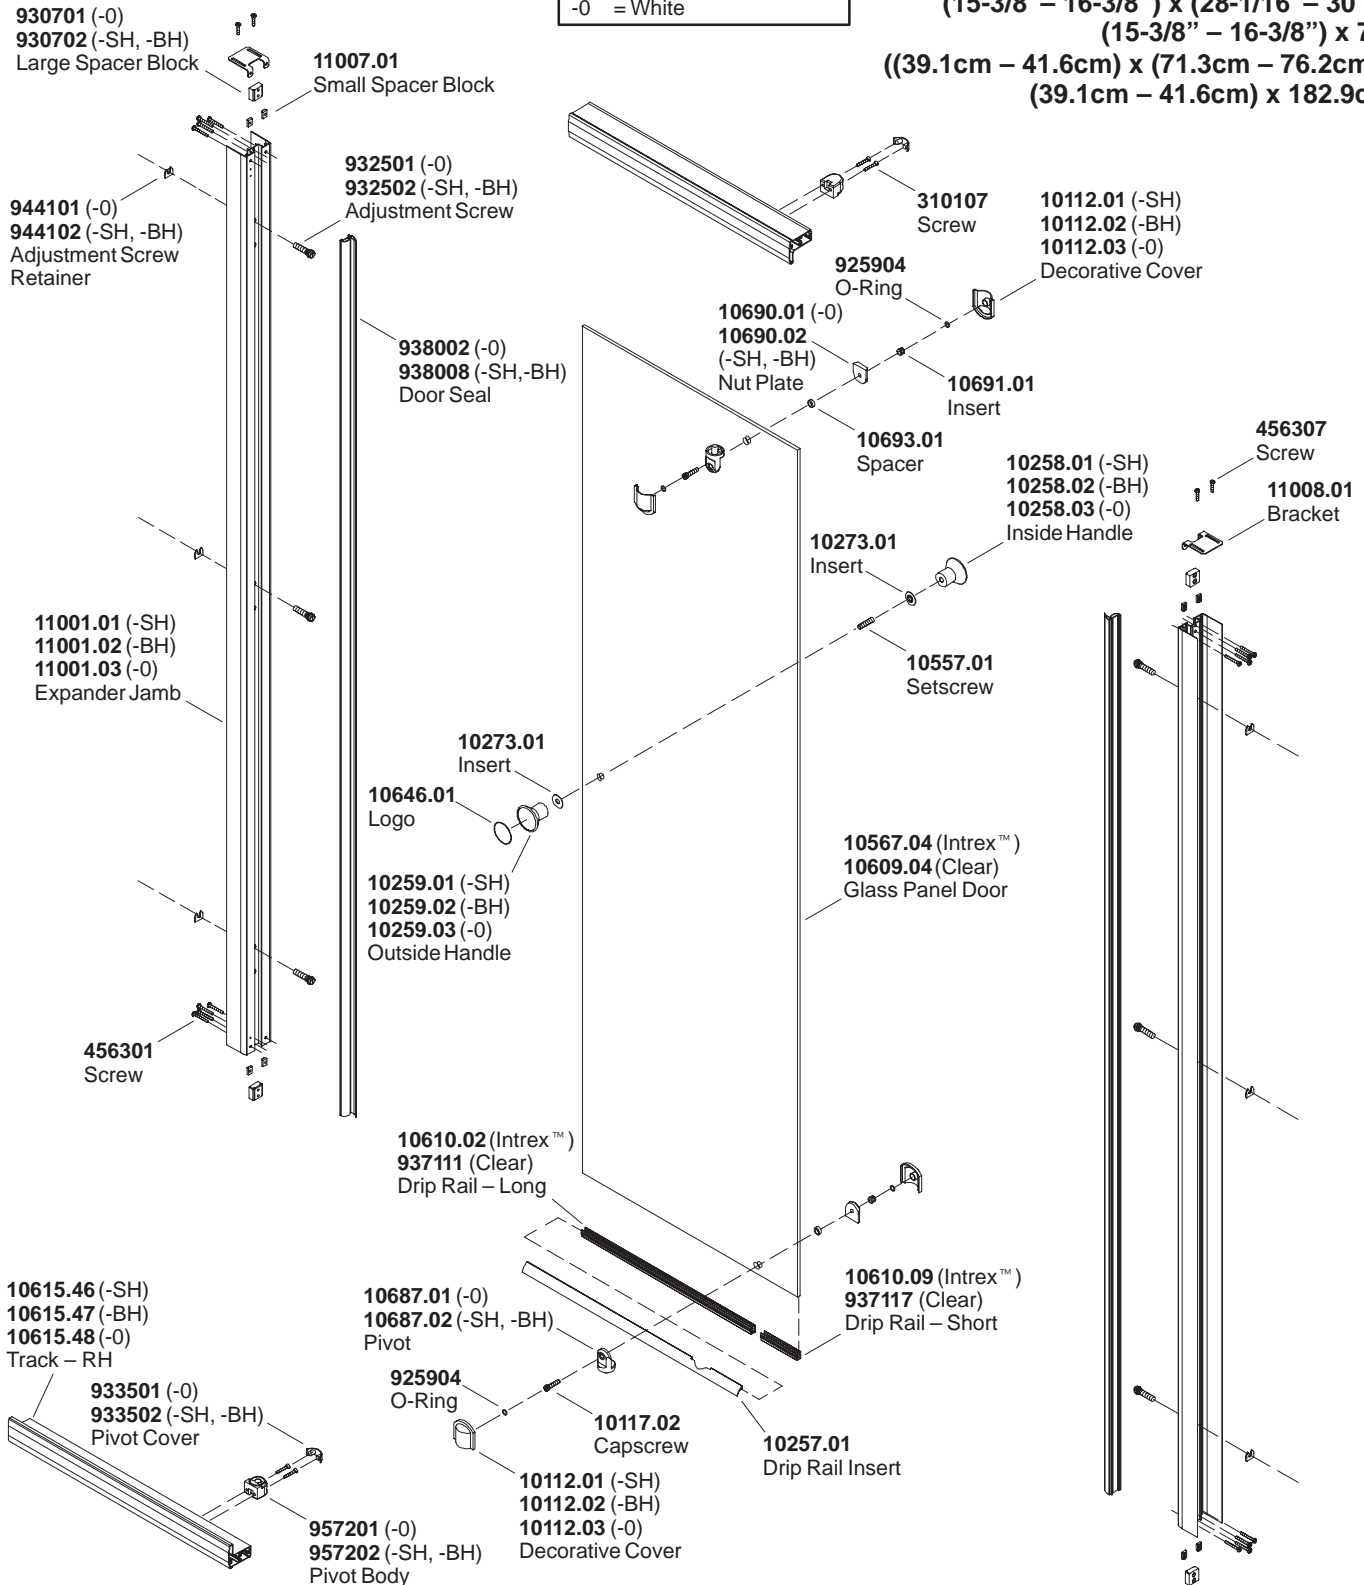

PIVOT DOOR

Finish/Color Code Guide
 -BH = Bright Brass
 -SH = Bright Silver
 -0 = White

Intrex™ Glass
Crystal Clear Glass
 (15-3/8" – 16-3/8") x (28-1/16" – 30") x
 (15-3/8" – 16-3/8") x 72"
 ((39.1cm – 41.6cm) x (71.3cm – 76.2cm) x
 (39.1cm – 41.6cm) x 182.9cm)

**Finish/color code must be specified when ordering.