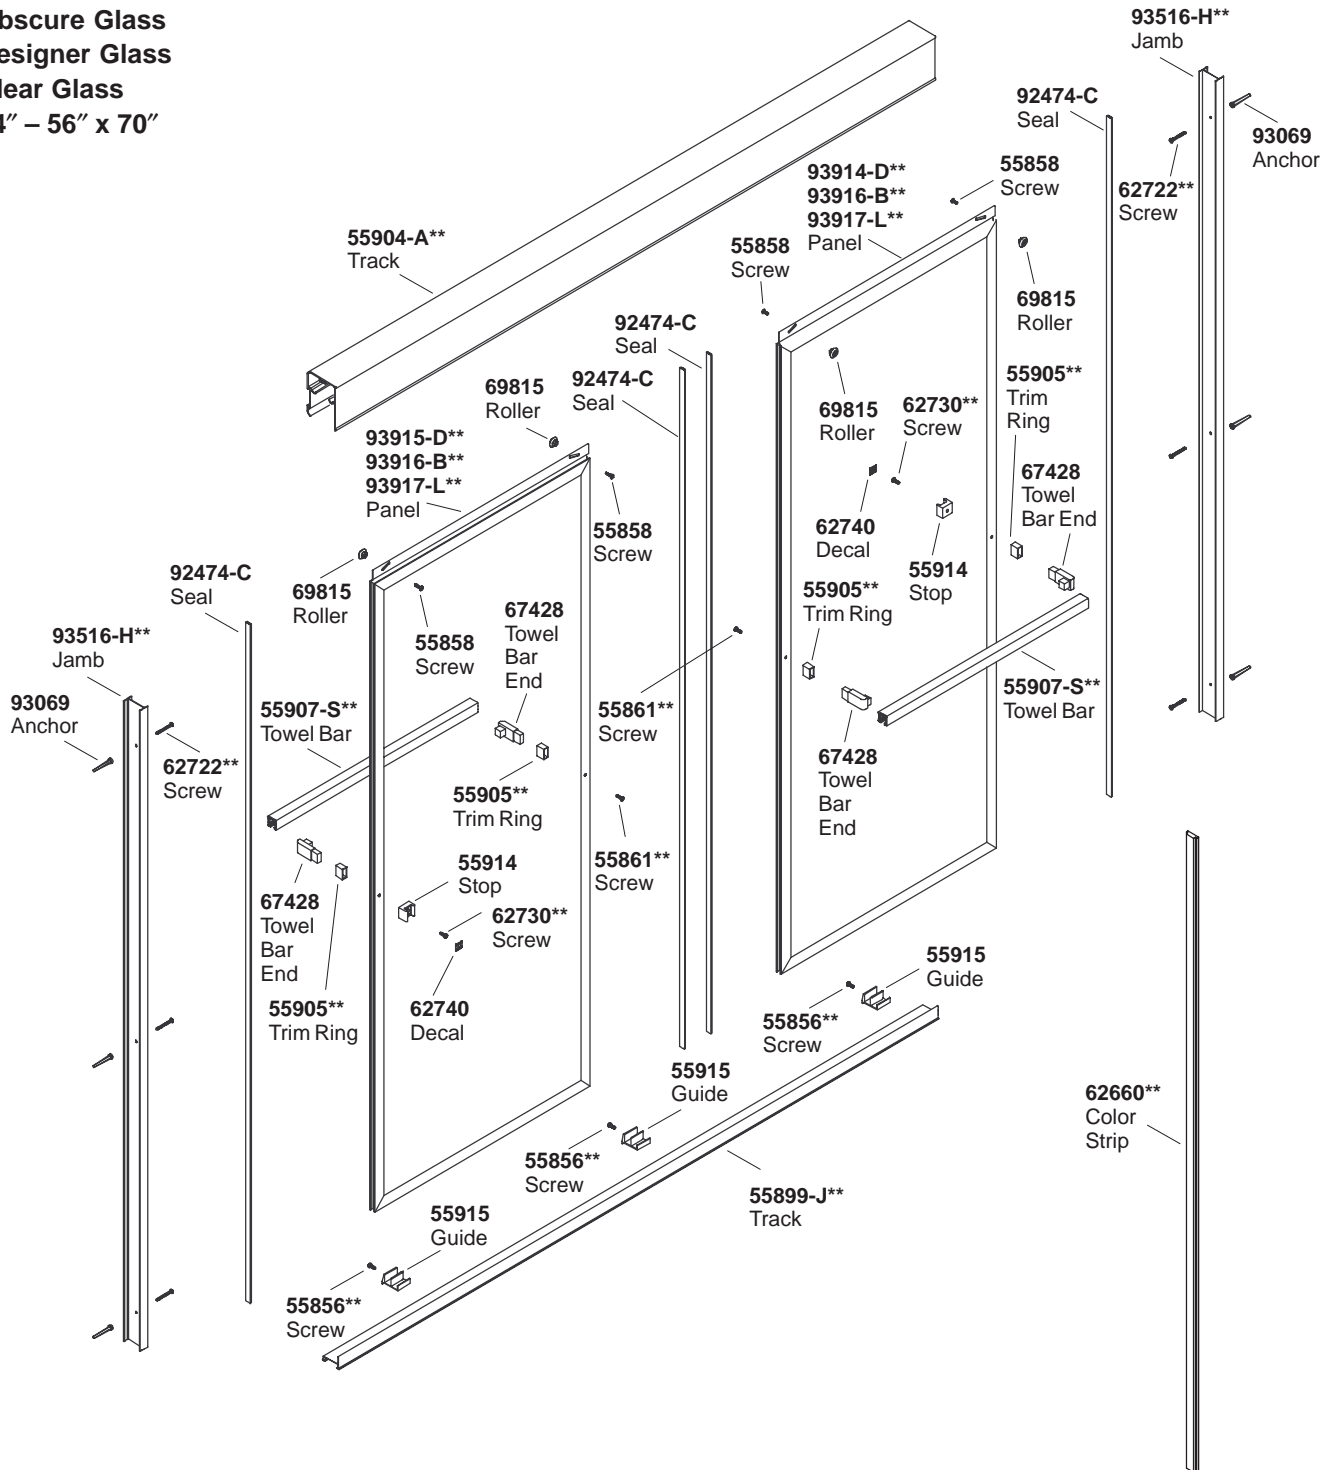

Obscure Glass
Designer Glass
Clear Glass
54" – 56" x 70"

Glass Panel Part Number Key

- D = Designer Glass
- B = Obscure Glass
- L = Clear Glass

**Finish/color code must be specified when ordering.